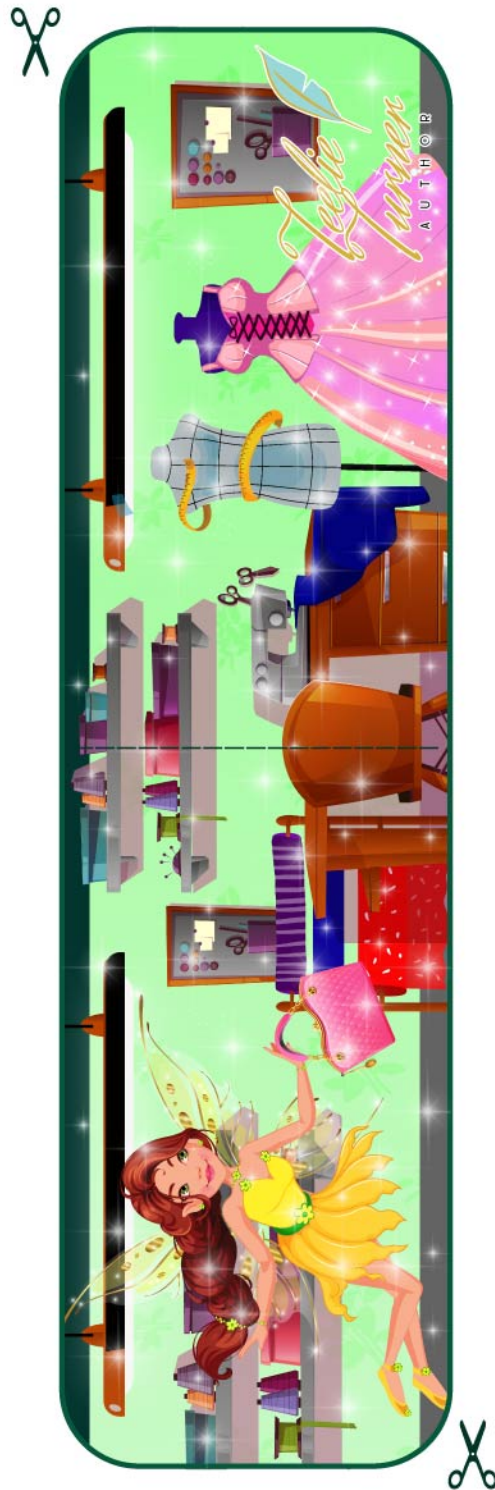

Exclusive
Ready To Print
**How Gigi Becomes A
Chic Magical Fairy
Bookmark**

7.5X2 inches

Leelie Turner
AUTHOR

Instructions

Cutting Guide

Fold Guide